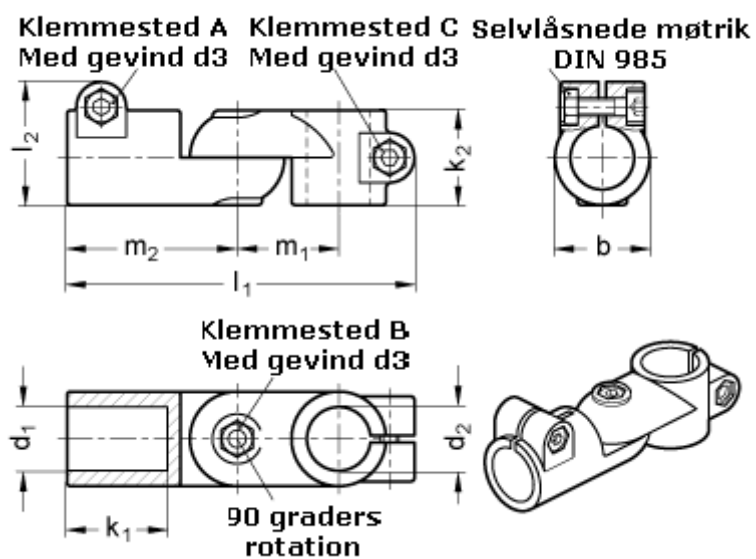

Article number: 20284B50B40T2SW

Description: E+G Swivel connector joint
GN284-B50-B40-2-SW

Measures

$b = 65$	$m_1 = 70$
$d_1 = B50$	$m_2 = 115$
$d_2 = B40$	
$d_3 = M10$	
$k_1 = 74.0$	
$k_2 = 65$	
$l_1 = 230$	
$l_2 = 77.5$	